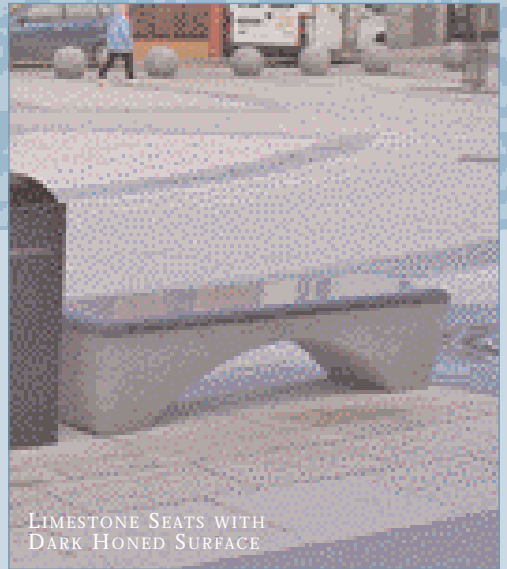

SPECIALISED PROJECTS

Working with Architects, Designers and Sculptors we can shape and produce customised pieces. Shown here is a small selection from our range.

THE MATERIAL OF CHOICE FOR GENERATIONS